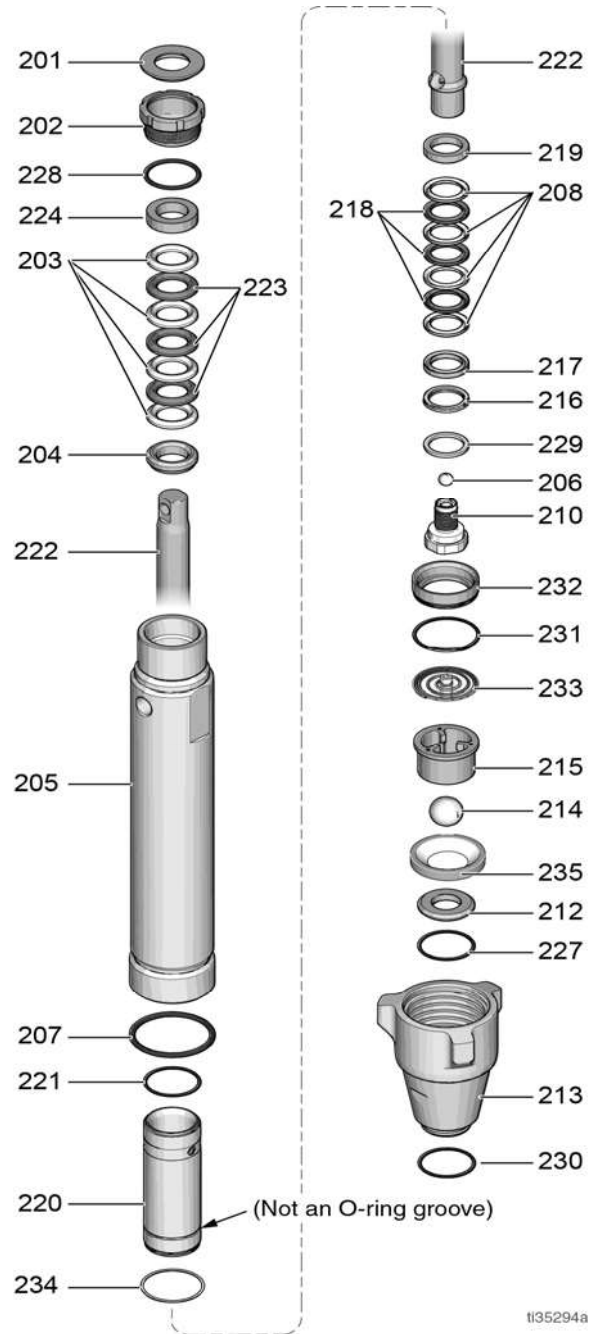

Ref.	Part	Description	Qty.
	17Y287	Model 17H829	1
	17Y288	Model 17H830	1

* These parts are also included in Repair Kit 17H839, which may be purchased separately.

† These parts are also included in Repair Kit 17H846, which may be purchased separately.

* These parts are also included in Repair Kit 17H847, which may be purchased separately.

1135294a